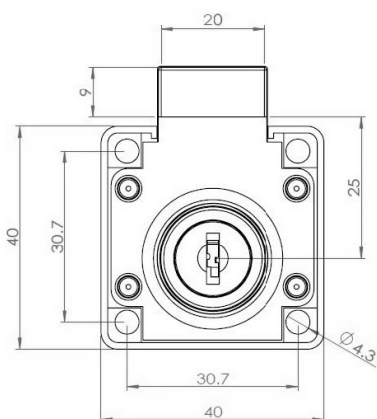

PRODUCT SHEET

Description:

Rim Lock 850, $\varnothing 19 \times 22 \text{mm}$, Drawer, NPL, W/Grey SISO DK Name Plate in Plastic On Lock Body, CK:SISO

Item number:

14.01.054-0

Units	Box	Carton	HS Code	Barcode
Pcs.	30	240	8301300000	
				5704866032360