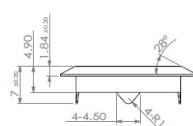

PRODUCT SHEET

Description:

Rim Lock 850, $\varnothing 19 \times 22 \text{mm}$, Drawer, NPL, W/Grey SISO DK Name Plate in Plastic On Lock Body, CK:SISO

Item number:

14.01.054-0

Units	Box	Carton	HS Code	Barcode
Pcs.	30	240	8301300000	
				5704866032360