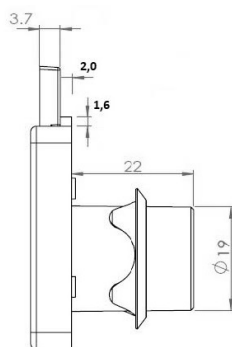

PRODUCT SHEET

Description:

Rim Lock 850, $\varnothing 19 \times 22 \text{mm}$, Drawer, NPL, W/Grey SISO DK Name Plate in Plastic On Lock Body, CK:SISO

Item number:

14.01.054-0

Units	Box	Carton	HS Code	Barcode
Pcs.	30	240	8301300000	
				5704866032360